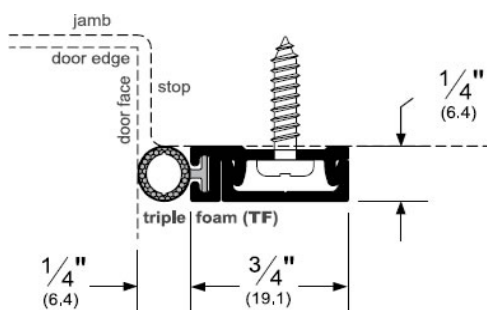

PDS LIGHT

LIGHT DUTY PERIMETER DOOR SEAL

Product Name	PDS Light
Description	A lightweight aluminum door seal cut to fit the width and height between the door stops.
Application	Perimeter door seal installed over existing door stops to create a seal along the top and sides of the door slab.
Features and Benefits	<ul style="list-style-type: none">• Easy to install seals with instructions and required fasteners included.• Softness of foam designed for proper compression against door slab without increasing closing force.• Includes cap cover to hide fasteners used during installation.• Made entirely in the USA.
Dimensions	1/4" thick x 3/4" wide with 1/4" max foam extension
Sizing	Standard 36" x 84" door, can be trimmed on site
Finish	Clear aluminum or dark bronze
STC Rating	Independently tested to perform equal to bulky adjustable stops, assume 1 STC point loss depending on rating of slab
Other Ratings	BHMA A156.22, ASTM E-283 for air infiltration, ASTM E-90-97 and ASTM EI408-91 for sound control