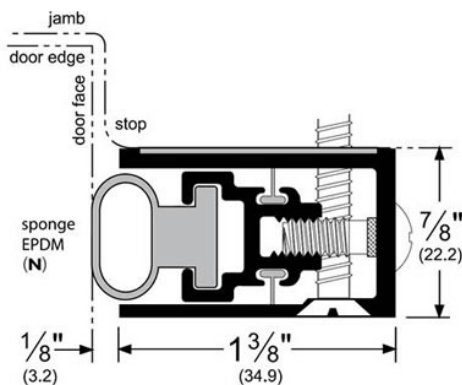

## HEAVY DUTY PERIMETER DOOR STOPS

<b>Product Name</b>	PDS Heavy
<b>Description</b>	A heavy aluminum piece cut to fit the width and height between the door jambs.
<b>Application</b>	Perimeter door stop installed directly to the door jambs, without existing door stops, to create a seal along the top and sides of the door slab.
<b>Features and Benefits</b>	<ul style="list-style-type: none"><li>• Easy to install stops with instructions and required fasteners included.</li><li>• Softness of foam designed for proper compression against door slab with minimal increase to closing force.</li><li>• Installs as stand alone unit without existing door stops.</li><li>• Made entirely in the USA.</li></ul>
<b>Dimensions</b>	7/8" thick x 1-3/8" wide with 3/16" max rubber extension
<b>Sizing</b>	Standard 36" x 84" door, can be trimmed no site
<b>Finish</b>	Clear aluminum or dark bronze
<b>STC Rating</b>	Independently tested to show excellent performance in the highest STC doors, assume 1 STC point loss depending on rating of slab
<b>Other Ratings</b>	BHMA A156.22, ASTM E-283 for air infiltration, ASTM E-90-97 and ASTM EI408-91 for sound control