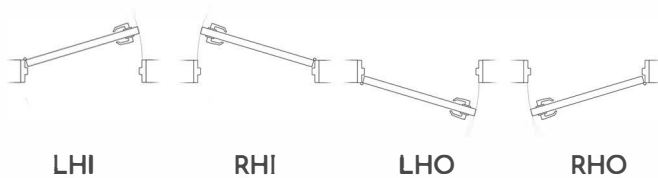

ISODOOR HD

BY ISOSTORE

[SOUND CONTROL DOORS]

Swing Specification

Product Key Points

- **WHERE TO USE**

The IsoDoor HD is generally used in recording studios, home theaters, and other similar areas that require maximum isolation across all frequencies with noise generally 85 dB or below. We recommend our IsoDoor HD in walls rated up to STC 64.

- **EXTREME MASS**

The 2-1/2" thick IsoDoor HD comes in at a 340 pound weight in a standard size. A door any large would be difficult to install and very costly. We have found the limit for most contractors is around the 340 pound weight.

Technical Data for the IsoDoor HD

Door Size Standard is 36" x 80". Custom sizes available from 24" wide to 42" wide and 48" to 96" tall.

Door Thickness 2-1/2"

Weight 340 pounds for standard 36" x 80"

STC Rating 49