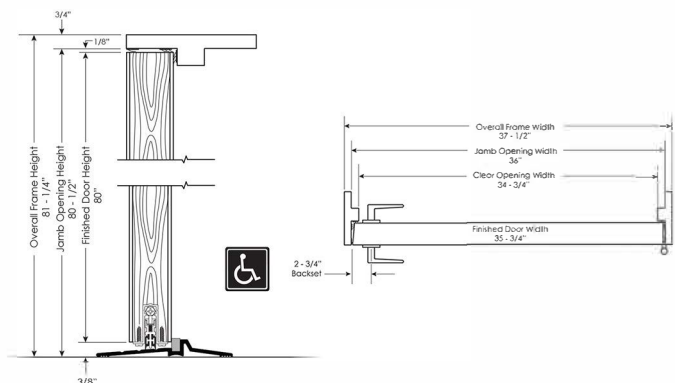

ISODOOR HD

BY ISOSTORE

[SOUND CONTROL DOORS]

Swing Specification

Product Key Points

- **WHERE TO USE**

The IsoDoor HD is generally used in recording studios, home theaters, and other similar areas that require maximum isolation across all frequencies with noise generally 85 dB or below. We recommend our IsoDoor HD in walls rated up to STC 64.

- **EXTREME MASS**

The 2-1/2" thick IsoDoor HD comes in at a 340 pound weight in a standard size. A door any large would be difficult to install and very costly. We have found the limit for most contractors is around the 340 pound weight.

- **FOOLPROOF INSTALLATION WITH GUIDE**

No experience necessary to install our IsoDoors! We also include a full installation guide with step-by-step instructions on how to install our doors as single or double doors.

Technical Data for the IsoDoor HD

Door Size Standard is 36" x 80". Custom sizes available from 24" wide to 42" wide and 48" to 96" tall.

Door Thickness 2-1/2"

Weight 340 pounds for standard 36" x 80"

STC Rating 49