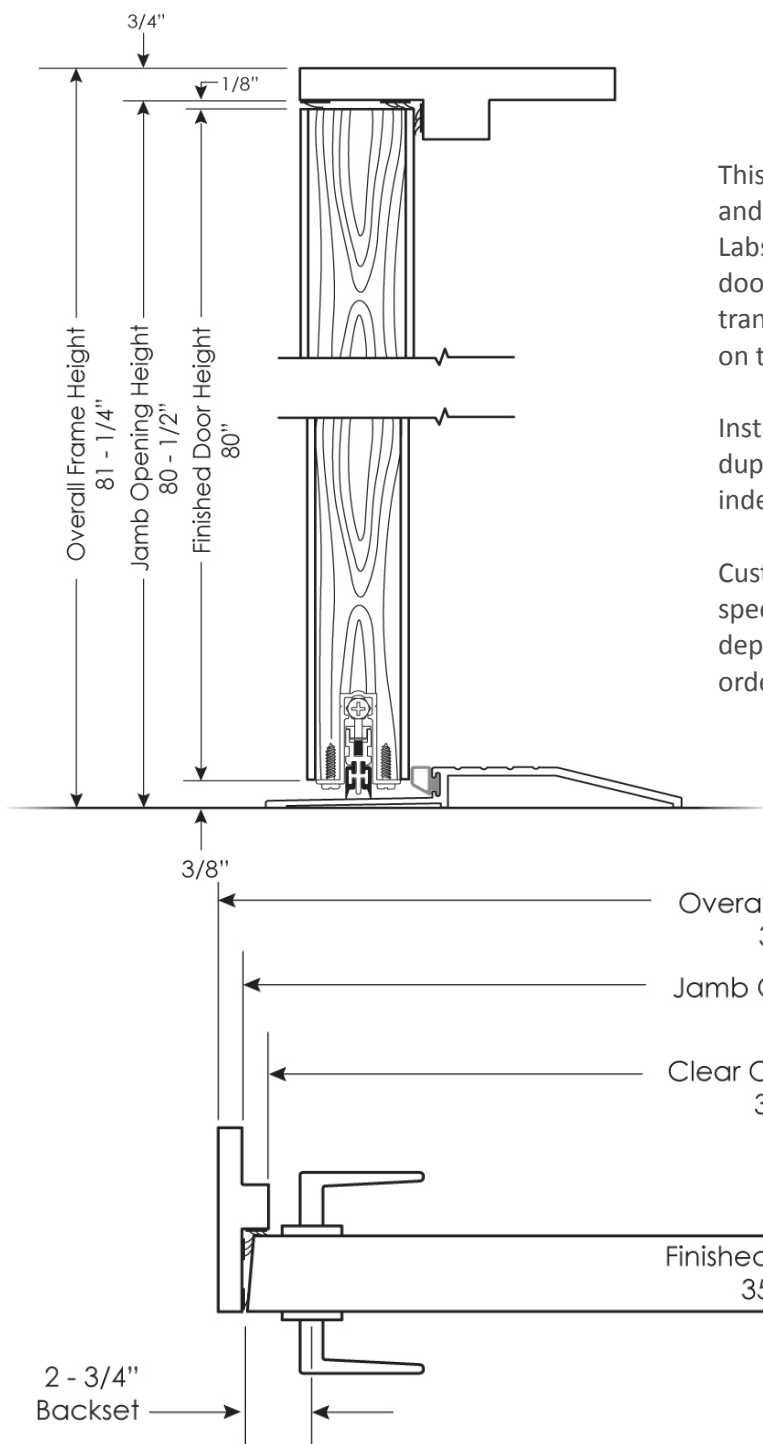

ISODOOR

UNIVERSAL SOUND ISOLATION DOOR

| | |
|------------------------|--|
| Product Name | IsoDoor |
| Description | Universal sound isolation door with several one sided panel options for a balance of performance and aesthetics. The IsoDoor will meet or exceed isolation requirements in most common applications with consistent performance at all frequencies. Fits any existing frame and door handle set. Manufactured entirely in-house by IsoStore to your specs. |
| Dimensions | Standard 36" x 80". RO framed to 38" x 82". |
| Slab Thickness | 1-3/4" |
| Weight | 231 pounds |
| Jamb Material | 3/4" thick, custom depth |
| Hinges | 5" ball bearing hinges |
| Perimeter Seals | Rubber perimeter seals and acoustic threshold to be installed during installation. Fully mortised automatic door bottom installed during manufacturing. |
| Panels | Standard is smooth panel. Available in 7 other one sided panel styles. |

ISODOOR

UNIVERSAL SOUND ISOLATION DOOR

This door was tested as a single operating door and in communicating door assemblies at NWAALabs. The full test results of the single operating door can be found in test #NWTL120622-07. The transmission loss results of this test can be found on the previous page.

Installation instructions must be followed to duplicate performance results achieved in independent testing.

Custom door width, door height, and wood species are available upon request. Door jamb depth is specified by the customer when ordering.