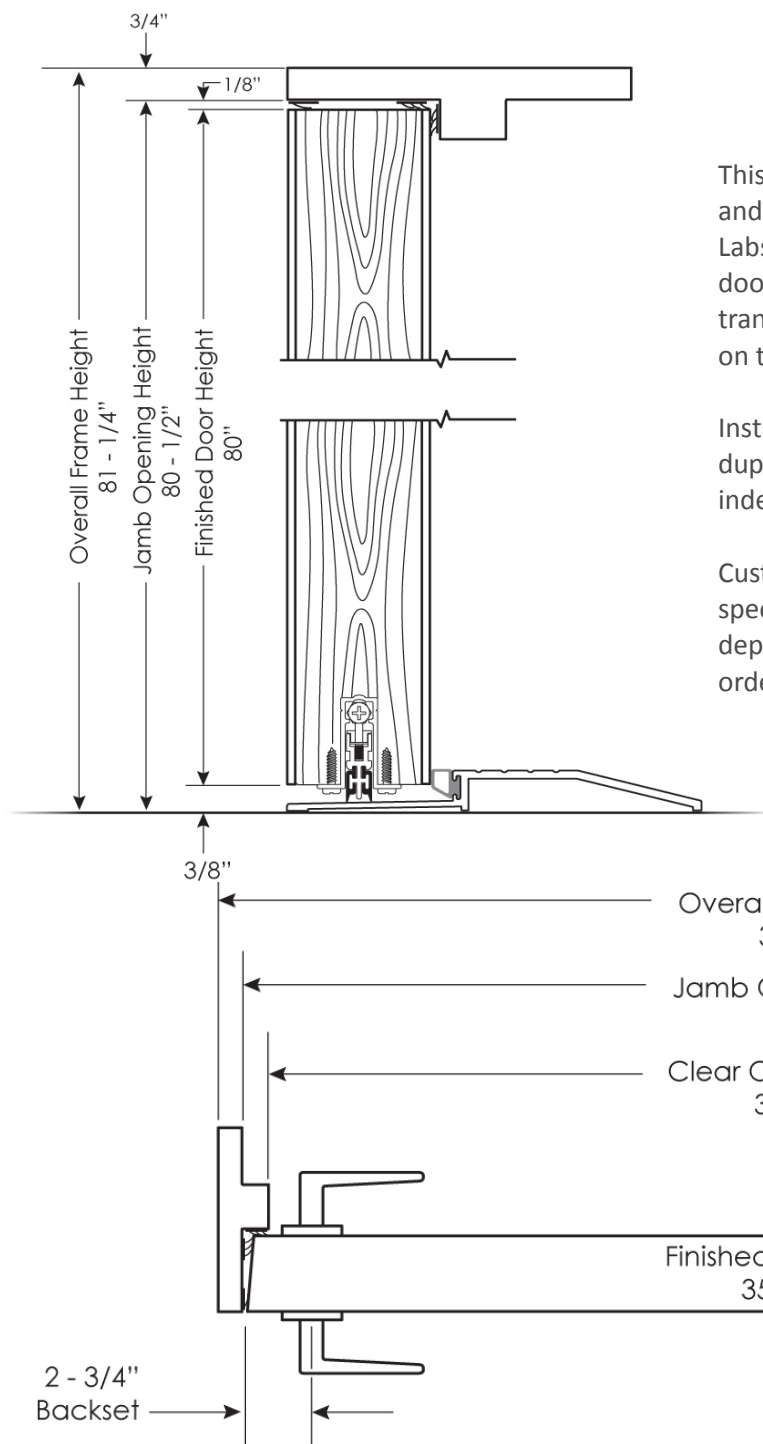

HEAVY DUTY SOUND ISOLATION DOOR

This door was tested as a single operating door and in communicating door assemblies at NWAALabs. The full test results of the single operating door can be found in test #C7902.01B. The transmission loss results of this test can be found on the previous page.

Installation instructions must be followed to duplicate performance results achieved in independent testing.

Custom door width, door height, and wood species are available upon request. Door jamb depth is specified by the customer when ordering.

IsoStore

ADDRESS

4013 E Barber Dr
Boise ID 83716

TELEPHONE AND FAX

877.866.6473
208.369.4650

WEB

IsoStore.com
info@IsoStore.com